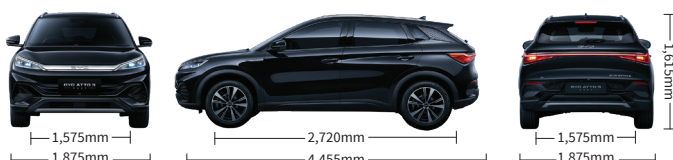

Battery

Battery Type	BYD Blade Battery (LFP)
Battery Capacity	60.5kWh
Charging Type	DC: CCS2 88kW / AC: Type 2 6.6kW
Charging Time (20% - 80%)	DC 100kW: 30 mins
Charging Time (0% - 100%)	DC 100kW: 1.2hrs / AC 7.4kW: 9.5hrs

Emissions

VES Banding	A1
Energy Consumption (/100km)	16kWh
CO2 Emissions (equivalent)	64g/km

Tyres, Brakes, Suspension

Tyre Size	235/50 R18
Wheel Type	Aerodynamic Sports Wheel
Brakes (Front)	Ventilated Disc
Brakes (Rear)	Disc
Suspension (Front)	Macpherson Strut
Suspension (Rear)	Multi-link

Exterior

- Panoramic Sunroof with Anti-Trap Feature
- Crystal LED Combination Headlights & Tailights
- Follow Me Home Headlights
- High Beam Assist (HMA)
- One-Touch Electric Tailgate
- Retractable Side Mirrors
- Adaptive Front Light (AFL)
- LED Daytime Running Light

Interior

- Multi-Function Steering Wheel
- 5" Digital Cluster
- Vegan Leather Seats
- 6-Way Electrically Adjustable Driver's Seat
- 4-Way Electrically Adjustable Front Passenger's Seat
- ISOFIX Anchorage Points (Rear)
- 60/40 Split Fold Rear Seats
- Rear Aircon Vents
- CN95 Air Filter
- PM 2.5 Air Filter (without display value)
- Ventilated Driver & Front Passenger Seats

INTERIOR COLOUR

BODY COLOUR

Safety

- 5 Star Euro NCAP Rating
- 7 Air Bags
- 360° Panoramic View Monitor
- Digital Video Recorder (DVR)
- Stop & Go Full Speed Adaptive Cruise Control (ACC-S&G)
- Tyre Pressure Monitoring System - Direct (TPMS)
- Automatic Emergency Braking System (AEB)
- Anti-Lock Braking System (ABS)
- Electronic Stability Program (ESP)
- Traction Control System (TCS)
- Hill Decent Control (HDC)
- Front & Rear Collision Warning (FCW & RCW)
- Rear Cross Traffic Alert (RCTA) and Rear Cross Traffic Brake (RCTB)
- Lane Keep Assist & Lane Departure Warning (LKA & LDW)
- Blind Spot Monitoring (BSD)
- Door Open Warning (DOW)
- Traffic Sign Recognition
- Intelligent Speed Limit Control

Technology

- BYD Intelligent Cockpit System
- In-built Navigation System
- Over-the-Air (OTA) Updates
- 15.6" Intelligent Rotating Infotainment Display
- Vehicle-To-Load (V2L) Mobile Power Supply Function
- NFC Keycard Smart Entry & Engine Start
- Keyless Entry & Engine Start
- 31-Colour Ambient Lighting with Music Sync
- Bluetooth Phone Connectivity & Streaming
- 2x USB-A Ports & 2x USB-C Ports (Front & Rear)
- Dirac HD Sound - 8 Speakers
- Wireless Phone Charger
- Apple CarPlay & Android Auto
- Spotify
- Smart Voice Assistance
- BYD App
- Bluetooth Key
- BYD Digital Key

Dimensions

Overall Length	4,455mm
Overall Width	1,875mm
Overall Height	1,615mm
Wheel Track - Front/Rear	1,575mm / 1,580mm
Wheelbase	2,720mm
Ground Clearance	175mm
Luggage Capacity	440L / 1340L
Turning Radius	5.25m
Kerb Weight	1,750kg
Gross Weight	2,160kg

NOTE:

- The real Range is influenced by many factors such as individual driving style, load, traffic etc. The declared range is estimated for reference only.
- Bluetooth® is a registered trade mark of Bluetooth SIG, Inc. Compatibility and functionality varies depending on device.
- Apple CarPlay® is a registered trade mark of Apple Inc. Requires compatible device, USB connection
- Android Auto™ is a registered trade mark of Google Inc. Requires compatible device, and wireless Android Auto™ is compatible with an active data plan, 5 GHz Wi-Fi support, and the latest version.
- Add the BYD Digital Key to compatible iOS or Android devices, which include iPhone, Samsung Galaxy or Google Pixel™.
- Please check the list of supported devices in the BYD APP or "Vehicle Settings/Digital Key" on the car display.
- Dirac HD sound® is a registered trade mark of Dirac Research AB.
- BYD provides free map update for 3 years over Wi-Fi.
- Colours depicted are a guide only and may vary from actual colours due to the printing.
- Driving assist system are not a substitute for the driver's responsibility of the vehicle.
- BYD reserves the right to vary vehicle specifications and standard features from those detailed in this brochure.