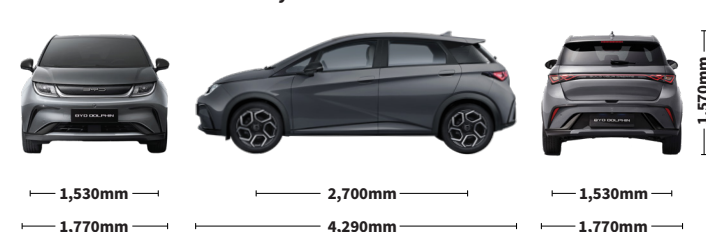

EXTERIOR	
- Electrically Retractable Exterior Mirrors - Panoramic Glass Roof	- Front Boneless Wiper - Rain Sensing Wiper - Rear Wiper

INTERIOR	
5" Digital Instrument Panel - Manual Dimming Interior Rear View Mirror - Mobile Phone Wireless Charging 60/40 Split Fold Rear Seats	6-way Power Adjustment – Driver Seat 4-way Electrical Adjustment – Front Passenger Seat - Ventilated Front Seats

ENTERTAINMENT	
- FM Radio *Bluetooth® Phone Connectivity and Audio Streaming 12.8" Intelligent Rotating Touch Screen 6 Speakers - Satellite Navigation	- Music Streaming - Apple CarPlay® - Android Auto - Voice Assistant - USB×2, Centre Console (Type A + Type C) - USB×2, Rear (Type A + Type C)

LIGHT	
- LED Headlights - Follow Me Home Headlights - LED Daytime Running Lights	- LED Taillight Bar - LED Front Reading Light - High Beam Assist (HMA)

COMFORT & CONVENIENCE	
12V Socket - Keyless Entry & Start - Portable NFC Card Key - BYD Digital Key (NFC) - Mobile Phone Bluetooth Key	- Automatic Air-Conditioning - Heat Pump - PM2.5 Air Filter (Without Display) - Tyre Repair Kit

NOTES

- The real Range is influenced by many factors such as individual driving style, load, traffic etc. The declared range is estimated for reference only.
- Bluetooth® is a registered trademark of Bluetooth SIG, Inc. Compatibility and functionality varies depending on device.
- Apple CarPlay® is a registered trade mark of Apple Inc. Requires compatible device, and wireless Apple CarPlay® is compatible with an active data plan, 5 GHz Wi-Fi support, and the latest version.
- Android Auto™ is a registered trade mark of Google Inc. Requires compatible device, and wireless Android Auto™ is compatible with an active data plan, 5 GHz Wi-Fi support, and the latest version.
- BYD provides free map update for 3 years.
- Music streaming requires data usage or over Wi-Fi.
- Colours depicted are a guide only and may vary from actual colours due to the printing.
- Driving assist system are not a substitute for the driver's responsibility of the vehicle.
- BYD reserves the right to vary vehicle specifications and standard features from those detailed in this brochure.