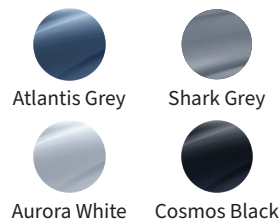

EXTERIOR

Panoramic Glass Roof	•	•
Auto Tailgate	•	•
Power Folding Mirrors	•	•
Auto Tilt Door Mirror	○	•
Door Mirror Position Memory	○	•
Soundproof Double Glazed Glass	•	•
Electric Heating & Defrosting Rear Windscreen	•	•
LED Headlights & Taillights	•	•
Follow Me Home Headlights	•	•
LED Daytime Running Lights	•	•
Rear Fog Light	•	•
Electric Sunshade	•	•

INTERIOR

Multi-Function Steering Wheel	•	•
10.25-inch LCD Instrument Panel	•	•
8-Way Power Adjustable Driver's Seat	•	•
4-Way Lumber Power Adjustable Driver's Seat	○	•
6-way Power Adjustable Passenger Seat	•	•
Ventilated & Heated Front Seats	•	•
Driver Memory Seats	○	•
Easy Entry / Exit Seats	○	•
Rain Sensing Frameless Wipers	•	•
Glasses Box	•	•

ENTERTAINMENT

15.6" Intelligent Rotating Touchscreen Display	•	•
DYNAUDIO, 12 Speakers	•	•
Smart Voice Assistant	•	•
*Bluetooth® Phone Connectivity & Audio Streaming	•	•
RGB Dynamic Mood Lights with Rhythm Function	•	•
1 x USB-C & 1 x USB-A, Front & Rear	•	•
4G Connected Vehicle with OTA Updates	•	•
*Apple CarPlay® (wireless) and Android Auto™ (wireless)	•	•
Digital Key (NFC + Bluetooth®)	•	•

BODY COLOUR

INTERIOR COLOURS

NOTES

- The real range is influenced by many factors such as individual driving style, load, traffic etc. The declared range is estimated for reference only.
- Bluetooth® is a registered trademark of Bluetooth SIG, Inc. Compatibility and functionality varies depending on device.
- Apple CarPlay® is a registered trade mark of Apple Inc. Requires compatible device, USB connection.
- Android Auto™ is a registered trade mark of Google Inc. Requires compatible device, and wireless. Android Auto™ is compatible with an active data plan, 5 GHz Wi-Fi support, and the latest version.
- BYD provides free map update for 3 years.
- Music streaming requires data usage or over Wi-Fi.
- Colours depicted are a guide only and may vary from actual colours due to the printing.
- Driving assist system are not a substitute for the driver's responsibility of the vehicle.
- BYD reserves the right to vary vehicle specifications and standard features from those detailed in this brochure.
- Spec Sheet updated as of 21 May 2024.