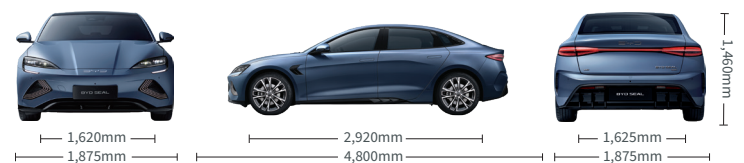

EXTERIOR

Panoramic Glass Roof	•	•
Auto Tailgate	•	•
Power Folding Mirrors	•	•
Auto Tilt Door Mirror	○	•
Door Mirror Position Memory	○	•
Soundproof Double Glazed Glass	•	•
Electric Heating & Defrosting Rear Windscreen	•	•
LED Headlights & Taillights	•	•
Follow Me Home Headlights	•	•
LED Daytime Running Lights	•	•
Rear Fog Light	•	•
Electric Sunshade	•	•

INTERIOR

Multi-Function Steering Wheel	•	•
10.25-inch LCD Instrument Panel	•	•
8-Way Power Adjustable Driver's Seat	•	•
4-Way Lumber Power Adjustable Driver's Seat	○	•
6-way Power Adjustable Passenger Seat	•	•
Ventilated & Heated Front Seats	•	•
Driver Memory Seats	○	•
Easy Entry / Exit Seats	○	•
Rain Sensing Frameless Wipers	•	•
Glasses Box	•	•

ENTERTAINMENT

15.6" Intelligent Rotating Touchscreen Display	•	•
DYNAUDIO, 12 Speakers	•	•
Smart Voice Assistant	•	•
*Bluetooth® Phone Connectivity & Audio Streaming	•	•
RGB Dynamic Mood Lights with Rhythm Function	•	•
1 x USB-C & 1 x USB-A, Front & Rear	•	•
4G Connected Vehicle with OTA Updates	•	•
*Apple CarPlay® (wireless) and Android Auto™ (wireless)	•	•
Digital Key (NFC + Bluetooth®)	•	•

BODY COLOUR

INTERIOR COLOURS

NOTES

- The real range is influenced by many factors such as individual driving style, load, traffic etc. The declared range is estimated for reference only.
- Bluetooth® is a registered trademark of Bluetooth SIG, Inc. Compatibility and functionality varies depending on device.
- Apple CarPlay® is a registered trade mark of Apple Inc. Requires compatible device, USB connection.
- Android Auto™ is a registered trade mark of Google Inc. Requires compatible device, and wireless. Android Auto™ is compatible with an active data plan, 5 GHz Wi-Fi support, and the latest version.
- BYD provides free map update for 3 years.
- Music streaming requires data usage or over Wi-Fi.
- Colours depicted are a guide only and may vary from actual colours due to the printing.
- Driving assist system are not a substitute for the driver's responsibility of the vehicle.
- BYD reserves the right to vary vehicle specifications and standard features from those detailed in this brochure.
- Spec Sheet updated as of 21 May 2024.