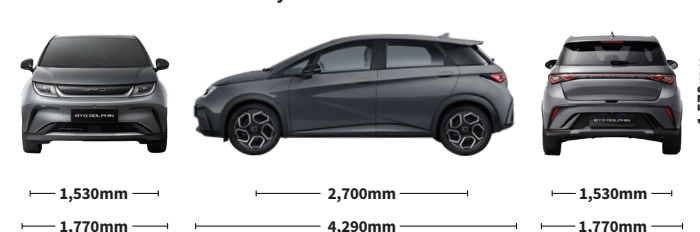

EXTERIOR	
- Electrically Retractable Exterior Mirrors - Panoramic Glass Roof	- Front Boneless Wiper - Rain Sensing Wiper - Rear Wiper

INTERIOR	
5" Digital Instrument Panel - Manual Dimming Interior Rear View Mirror - Mobile Phone Wireless Charging 60/40 Split Fold Rear Seats	6-way Power Adjustment – Driver Seat 4-way Electrical Adjustment – Front Passenger Seat - Ventilated Front Seats

ENTERTAINMENT	
- FM Radio *Bluetooth® Phone Connectivity and Audio Streaming 12.8" Intelligent Rotating Touch Screen 6 Speakers - Satellite Navigation	- Music Streaming - Apple CarPlay® - Android Auto - Voice Assistant - USB×2, Centre Console (Type A+ Type C) - USB×2, Rear (Type A+ Type C)

LIGHT	
- LED Headlights - Follow Me Home Headlights - LED Daytime Running Lights	- LED Taillight Bar - LED Front Reading Light - High Beam Assist (HMA)

COMFORT & CONVENIENCE	
12V Socket - Keyless Entry & Start - Portable NFC Card Key - BYD Digital Key (NFC) - Mobile Phone Bluetooth Key	- Automatic Air-Conditioning - Heat Pump - PM2.5 Air Filter (Without Display) - Tyre Repair Kit

NOTES

- The real Range is influenced by many factors such as individual driving style, load, traffic etc. The declared range is estimated for reference only.
- Bluetooth® is a registered trademark of Bluetooth SIG, Inc. Compatibility and functionality varies depending on device.
- Apple CarPlay® is a registered trade mark of Apple Inc. Requires compatible device, and wireless Apple CarPlay® is compatible with an active data plan, 5 GHz Wi-Fi support, and the latest version.
- Android Auto™ is a registered trade mark of Google Inc. Requires compatible device, and wireless Android Auto™ is compatible with an active data plan, 5 GHz Wi-Fi support, and the latest version.
- BYD provides free map update for 3 years.
- Music streaming requires data usage or over Wi-Fi.
- Colours depicted are a guide only and may vary from actual colours due to the printing.
- Driving assist system are not a substitute for the driver's responsibility of the vehicle.
- BYD reserves the right to vary vehicle specifications and standard features from those detailed in this brochure.