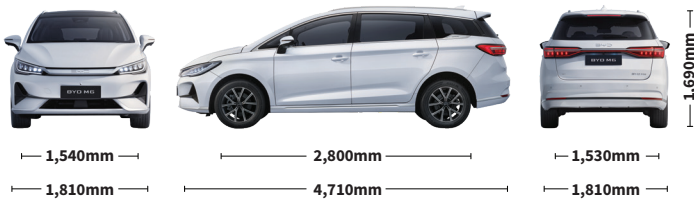

BYD

sime  
MOTORS

Sole Distributor of BYD Cars

100% Electric, Cat A 7-Seater MPV

M6

Your Family's Next Electric  
Adventure Starts Here.

## TECHNICAL DATA

DIMENSIONS	
Overall Length (mm)	4,710
Overall Width (mm)	1,810
Overall Height (mm)	1,690
Wheel Track - Front/Rear (mm)	1,540/1,530
Wheelbase (mm)	2,800
Curb Weight (kg)	1,915
Gross Vehicle Weight (kg)	2,489
Ground Clearance (Unladen) (mm)	170
Luggage Capacity - Min (L)	180
Luggage Capacity - Max (L)	580
POWERTAIN	
Motor Type	AC Permanent Magnet Synchronous Motor
Drivetrain	Front-wheel Drive
Maximum Power (kW)	100
Maximum Torque (N-m)	250
Maximum Speed (km/h)	180
PERFORMANCE	
Acceleration 0-100km/h (s)	11.9
Driving Range: WLTP (km)	440
Seating Capacity	7
Battery Type	BYD Blade Battery
Battery Capacity (kWh)	71.8
Charging Type	DC: CCS2 115kW   AC: Type 2 7kW
Charging Time	DC: 1 hr 10 mins   AC: 13 hrs
EMISSIONS	
VES Banding	A
Energy Consumption (kWh/100km)	18.7
CO2 Emissions (equivalent) (g/km)	75
CHASSIS	
Front Suspension	MacPherson Strut
Rear Suspension	Multi-Link
Front Brake	Ventilated Disc
Rear Brake	Disc
Wheel Type	Alloy
Tyre Size	225/55 R17