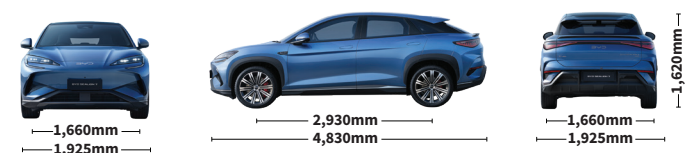

TRACTION MOTOR			
Drivetrain	Rear Wheel Drive	Rear Wheel Drive	All-Wheel Drive
Front motor type	/	/	Squirrel Cage Induction Asynchronous Motor
Front motor maximum power (kW)	/	/	160
Front motor maximum torque (N-m)	/	/	310
Rear motor type	Permanent Magnet Synchronous Motor		
Rear motor maximum power (kW)	100	230	230
Rear motor maximum torque (N-m)	380	380	380
Maximum power (kW)	100	230	390
Maximum torque (N-m)	380	380	690

PERFORMANCE			
Acceleration 0-100km/h (s)	11.8	6.7	4.5
Electric range: WLTP (km)	440	480	460
Seating capacity	5		
Battery type	BYD Blade Battery		
Battery capacity (kWh)	71.8	82.5	
Charging type	DC: CCS2 110kW AC: Type 2 7kW	DC: CCS2 150kW AC: Type 2 11kW	
Charging time	DC: 1.2 Hours	DC: 1 Hour	
V2L function	●	●	●
Regenerative braking	●	●	●

DIMENSIONS			
Overall length (mm)	4,830		
Overall width (mm)	1,925		
Overall height (mm)	1,620		
Wheel track - front/rear (mm)	1,660/1,660		
Wheelbase (mm)	2,930		
Minimum turning radius (m)	5.85		
Front trunk capacity (L)	58		
Rear trunk capacity (L)	500		
Kerb weight (kg)	2,160	2,225	2,340
Gross vehicle mass (kg)	2,700	2,635	2,750

EMISSIONS			
VES banding	A		
Energy consumption (kWh/100km)	18.8	19.9	21.4
CO2 emissions (equivalent) (g/km)	76	80	86

CONFIGURATIONS

SAFETY AND SECURITY	
8 airbags 360° camera - ISOFIX child restraint anchorage points - Electronic child lock - Intelligent power brake system - Electric Power Steering (DP-EPS) - Traction Control System (TCS) - Electronic Brake Force Distribution (EBD) - Hill Hold Control (HHC) - Auto-hold - Adaptive Cruise Control (ACC) - Automatic Emergency Braking (AEB) - Lane Departure Warning (LDW) - Lane Departure Prevention (LDP) - Emergency Lane Keeping Assist (ELK) - Predictive Collision Warning (PCW)	- Intelligent Cruise Control (ICC) - Traffic Sign Recognition (TSR) - Intelligent Speed Limit Information (ISLI) - Intelligent Speed Limit Control (ISLC) - Front Cross Traffic Alert (FCTA) - Front Cross Traffic Brake (FCTB) - Rear Cross Traffic Alert (RCTA) - Rear Cross Traffic Brake (RCTB) - Blind Spot Detection (BSD) - Door Open Warning (DOW) - High Beam Assist (HBA) - Driver Attention Warning (DAW) - Head Up Display (W-HUD)* - Dual-pretensioner front seat belts - Rear pretensioner force-limited seat belt

EXTERIOR	
- Panoramic glass roof - One-touch open/close tailgate - Electrically retractable exterior mirrors - Door mirror auto-tilt	- Door mirror position memory - Auto windows with anti-trap - Soundproof double-glazed glass - windshield and front door

INTERIOR	
- Multi-function steering wheel - Leather-wrapped steering wheel - Heated steering wheel 10.25-inch LCD instrument panel - Centre console storage compartment - Nappa leather-wrapped seats* - Vegan leather-wrapped seats^	8-way power adjustable driver seat 4-way lumbar adjustable driver seat* 6-way power adjustable passenger seats - Ventilated front seats - Driver seat with position memory* - Rear central armrest (with dual cup holders) - Rain sensing frameless wipers

ENTERTAINMENT	
- FM radio - Apple CarPlay® (Wireless) - Android Auto™ (Wireless) - Bluetooth® phone connectivity and audio streaming 15.6-inch intelligent rotating infotainment display	- DYNAUDIO, 12 speakers* 10 speakers^ - Voice assistant - Satellite navigation 1 x USB-C & 1 x USB-A, front 4G connectivity with OTA updates

LIGHT	
- LED headlight - Follow me home headlight - LED daytime running light - LED tail light	- LED centre high mount stop light - RGB dynamic mood lights with rhythm function - LED front reading light - LED rear side reading light

COMFORT AND CONVENIENCE	
- Keyless entry & start - NFC card key 1 x wireless phone charger 12V accessory socket - PM2.5 filtration system - PM2.5 high efficiency filter (CN95)	- Negative ion air purifier - Automatic dual-zone heat pump air-conditioning - Rear central air vents - Tyre repair kit - Tool kit

INTERIOR COLOUR	EXTERIOR COLOURS	
Black