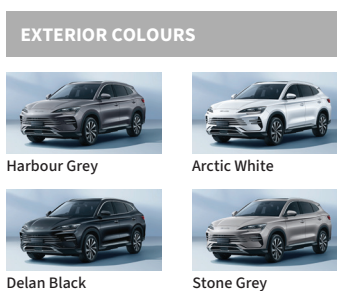

INTERIOR	
- Steering wheel mounted controls - audio, phone, ACC and 360° camera - Vegan leather-wrapped steering wheel 12.3-inch LCD instrumentation - Roof glasses case - Vegan leather-wrapped seats	- Driver seat 8-way power adjustable - Passenger seat 4-way power adjustable - Rear seat backrest angle manual adjustment - Vice dashboard with dual cup holders - Rear row central armrest (with dual cup holders) - Metal door sill protectors

ENTERTAINMENT	
- FM & DAB Radio *Apple CarPlay® and Android Auto™ (wireless) *Bluetooth® phone connectivity and audio streaming 15.6-inch Intelligent Rotating touch screen - Infinity® audio, 10 speakers - Voice assistant - English	*Satellite navigation *Music streaming - BYD store 1 x USB-C & 1 x USB-A, Front 1 x USB-C & 1 x USB-A, Rear - Over-The-Air Updates (OTA)

LIGHT	
- LED headlight - Manual headlight height adjustment - Follow me home headlight - LED daytime running light - LED taillight - Rear fog light	- LED high mount brake light - RGB dynamic mood lights with rhythm function - LED front reading light - LED rear side reading light - Front footlights - Luggage compartment light

COMFORT AND CONVENIENCE	
- Keyless entry & start - NFC card key - Wireless phone charger × 2 (15W) 12V accessory socket - PM2.5 filtration system	- Negative ion air purifier - Automatic dual-zone air conditioner - Rear central air vents - Tyre repair kit - Tool kit