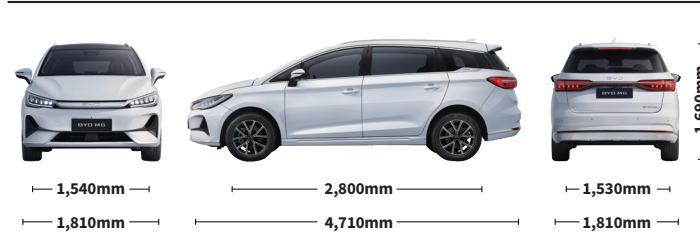

TECHNICAL DATA

DIMENSIONS	
Overall Length (mm)	4,710
Overall Width (mm)	1,810
Overall Height (mm)	1,690
Wheel Track - Front/Rear (mm)	1,540/1,530
Wheelbase (mm)	2,800
Curb Weight (kg)	1,915
Gross Vehicle Weight (kg)	2,489
Ground Clearance (Unladen) (mm)	170
Luggage Capacity - Min (L)	180
Luggage Capacity - Max (L)	580

POWERTAIN	
Motor Type	AC Permanent Magnet Synchronous Motor
Drivetrain	Front-wheel Drive
Maximum Power (kW)	100
Maximum Torque (N-m)	250
Maximum Speed (km/h)	180

PERFORMANCE	
Acceleration 0-100km/h (s)	11.9
Driving Range: WLTP (km)	440
Seating Capacity	7

Battery Type	BYD Blade Battery
Battery Capacity (kWh)	71.8
Charging Type	DC: CCS2 115kW | AC: Type 2 7kW
Charging Time	DC: 1 hr 10 mins | AC: 13 hrs

EMISSIONS	
VES Banding	A
Energy Consumption (kWh/100km)	18.7
CO2 Emissions (equivalent) (g/km)	75

CHASSIS	
Front Suspension	MacPherson Strut
Rear Suspension	Multi-Link
Front Brake	Ventilated Disc
Rear Brake	Disc
Wheel Type	Alloy
Tyre Size	225/55 R17